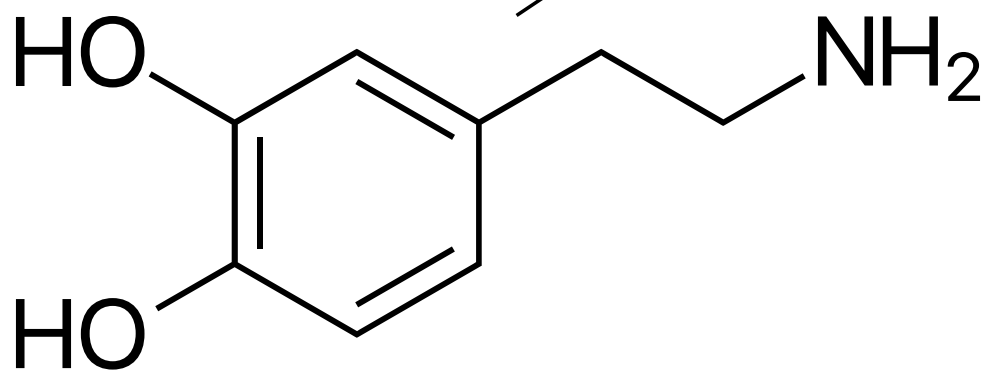

# About the course logo

The logo based on the molecular diagram for [dopamine](#) with a highly stylized cerebral hemisphere squished into the shape of the benzene ring.

Last update: 2019/08/18 08:18 teaching:cndm:cndm\_about\_logo [https://wiki.anthonycate.org/doku.php?id=teaching:cndm:cndm\\_about\\_logo&rev=1566130717](https://wiki.anthonycate.org/doku.php?id=teaching:cndm:cndm_about_logo&rev=1566130717)

---

From:  
<https://wiki.anthonycate.org/> - **Visual Cognitive Neuroscience**

Permanent link:  
[https://wiki.anthonycate.org/doku.php?id=teaching:cndm:cndm\\_about\\_logo&rev=1566130717](https://wiki.anthonycate.org/doku.php?id=teaching:cndm:cndm_about_logo&rev=1566130717)