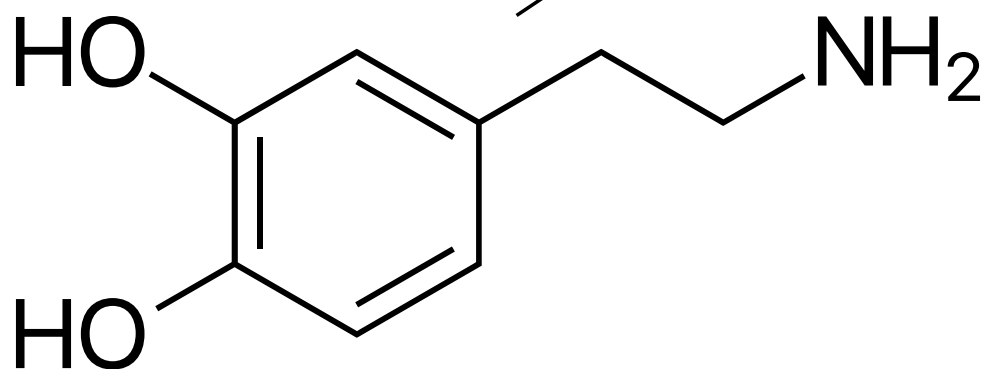

About the course logo

The logo is based on the molecular diagram for [dopamine](#) with a highly stylized cerebral hemisphere squished into the shape of the benzene ring.

Last update: 2019/08/18 08:19 teaching:cndm:cndm_about_logo https://wiki.anthonycate.org/doku.php?id=teaching:cndm:cndm_about_logo&rev=1566130784

From:
<https://wiki.anthonycate.org/> - **Visual Cognitive Neuroscience**

Permanent link:
https://wiki.anthonycate.org/doku.php?id=teaching:cndm:cndm_about_logo&rev=1566130784

Last update: **2019/08/18 08:19**