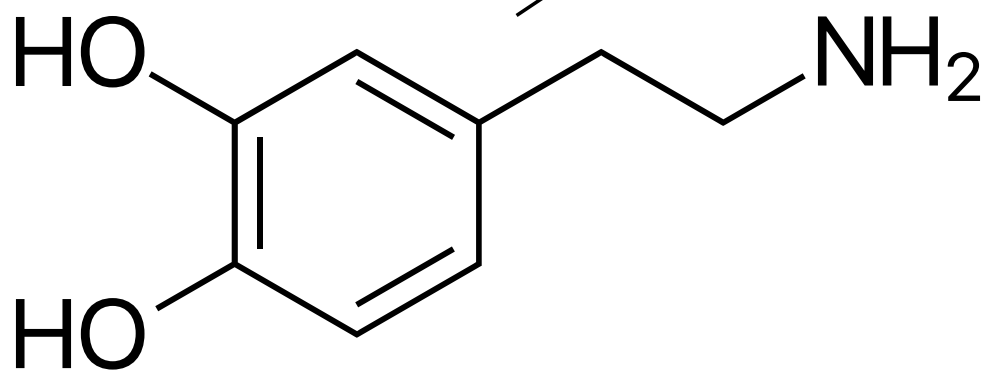

About the course logo

The logo is based on the molecular diagram for [dopamine](#) with a highly stylized cerebral hemisphere squished into the shape of the benzene ring.

From:
<https://wiki.anthonycate.org/> - **Visual Cognitive Neuroscience**