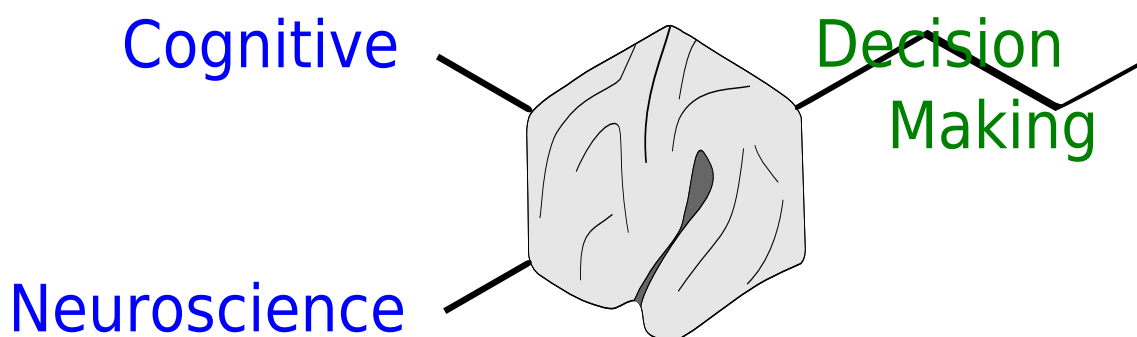

About the course logo

The logo is based on the molecular diagram for [dopamine](#) with a highly stylized cerebral hemisphere squished into the shape of the benzene ring.

From:
<https://wiki.anthonycate.org/> - **Visual Cognitive Neuroscience**