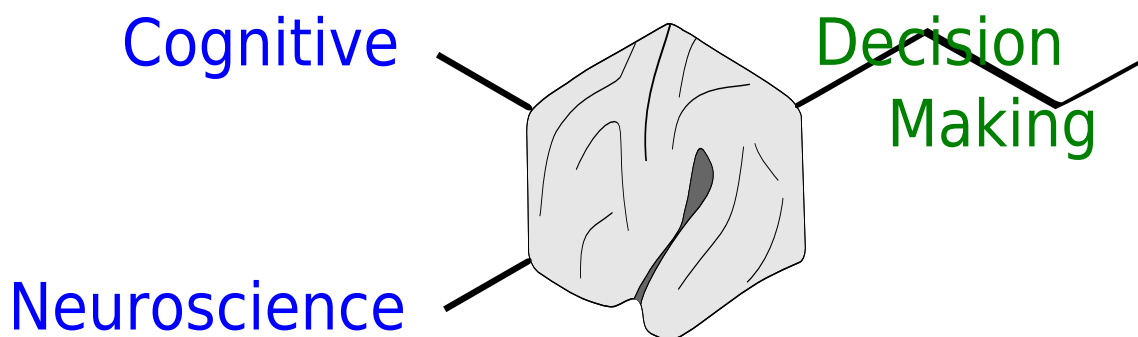

About the course logo

The logo is based on the molecular diagram for [dopamine](#) with a highly stylized cerebral hemisphere squished into the shape of the benzene ring.

Last update: 2019/08/18 08:19 teaching:cndm:cndm_about_logo https://wiki.anthonycate.org/doku.php?id=teaching:cndm:cndm_about_logo&rev=1566130784