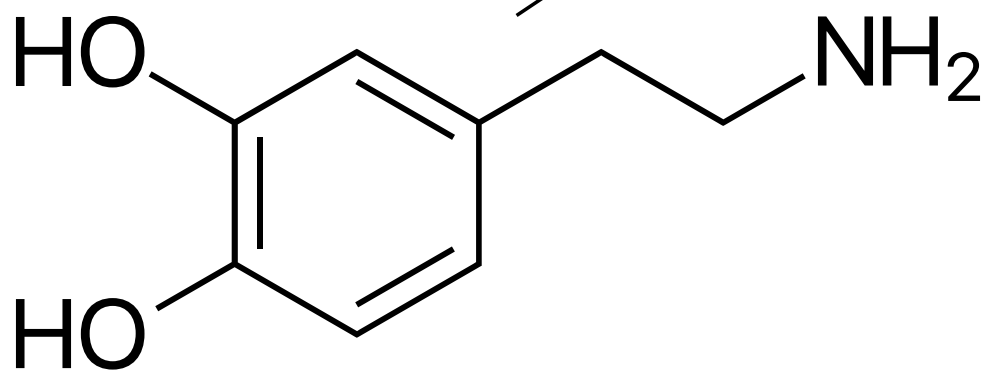

About the course logo

The logo is based on the molecular diagram for [dopamine](#) with a highly stylized cerebral hemisphere squished into the shape of the benzene ring.

From:
<https://wiki.anthonycate.org/> - **Visual Cognitive Neuroscience**