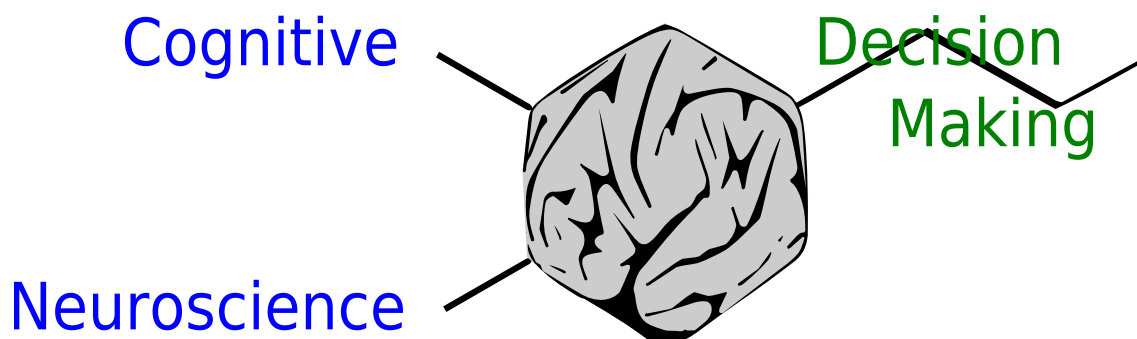

About the course logo

The logo is based on the molecular diagram for [dopamine](#) with a highly stylized cerebral hemisphere squished into the shape of the benzene ring.

From:
<https://wiki.anthonycate.org/> - **Visual Cognitive Neuroscience**