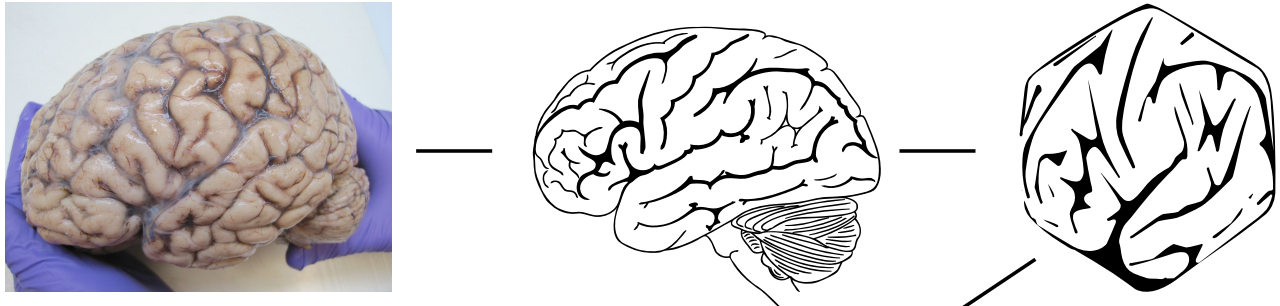

About the course logo

The logo is based on the molecular diagram for [dopamine](#) with a highly stylized cerebral hemisphere squished into the shape of the benzene ring.

Last update:
2019/08/19
08:39

teaching:cndm:cndm_about_logo https://wiki.anthonycate.org/doku.php?id=teaching:cndm:cndm_about_logo&rev=1566218376