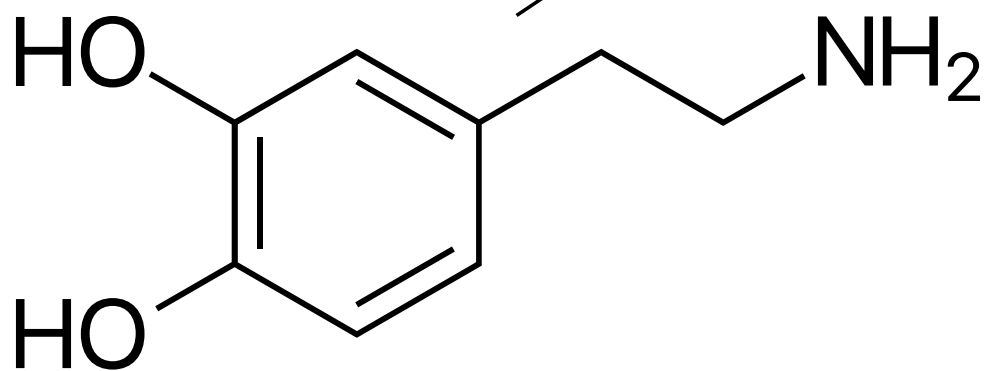

About the course logo

The logo is based on the molecular diagram for [dopamine](#) with a highly stylized cerebral hemisphere squished into the shape of the benzene ring.

Last update:
2019/08/19
08:39

teaching:cndm:cndm_about_logo https://wiki.anthonycate.org/doku.php?id=teaching:cndm:cndm_about_logo&rev=1566218376

From:
<https://wiki.anthonycate.org/> - **Visual Cognitive Neuroscience**

Permanent link:
https://wiki.anthonycate.org/doku.php?id=teaching:cndm:cndm_about_logo&rev=1566218376

Last update: **2019/08/19 08:39**