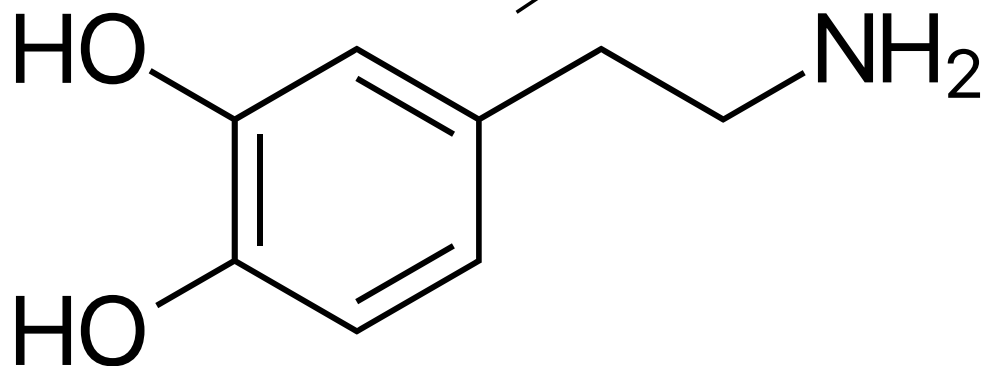

# About the course logo

The logo is based on the molecular diagram for [dopamine](#) with a highly stylized cerebral hemisphere squished into the shape of the benzene ring.

[Back to topics page](#)

From:  
<https://wiki.anthonycate.org/> - **Visual Cognitive Neuroscience**