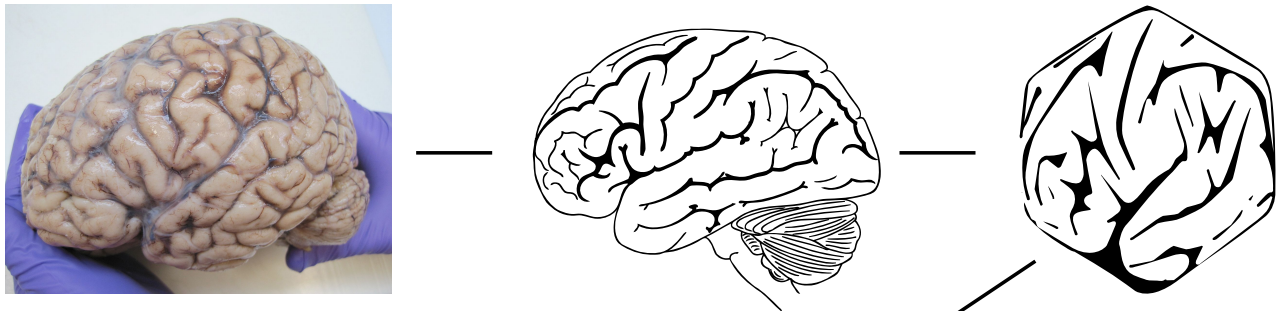

# About the course logo

The logo is based on the molecular diagram for [dopamine](#) with a highly stylized cerebral hemisphere squished into the shape of the benzene ring.

[Back to topics page](#)

From:  
<https://wiki.anthonycate.org/> - **Visual Cognitive Neuroscience**