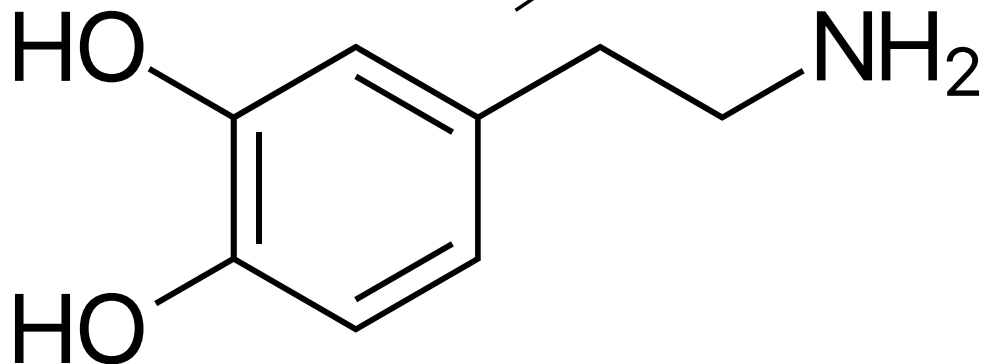

About the course logo

The logo is based on the molecular diagram for [dopamine](#) with a highly stylized cerebral hemisphere squished into the shape of the benzene ring.

[Back to topics page](#)

Last update:
2019/08/19
08:47