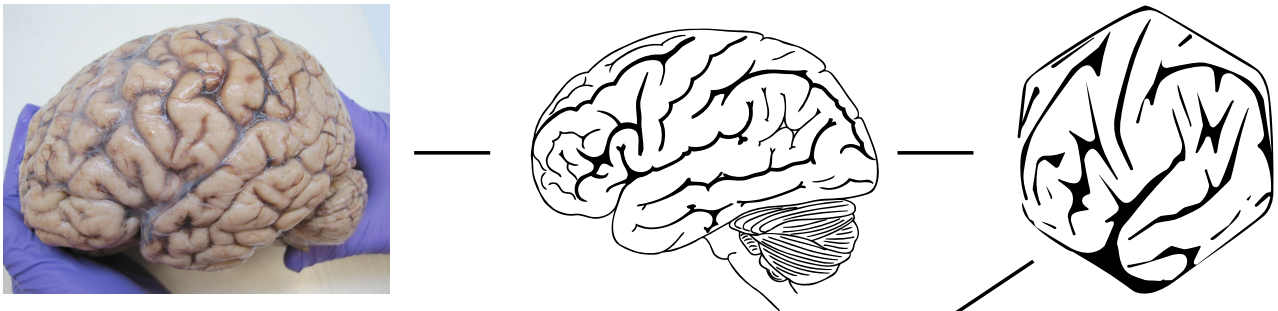

About the course logo

The logo is based on the molecular diagram for [dopamine](#) with a highly stylized cerebral hemisphere squished into the shape of the benzene ring.

[Back to topics page](#)

Last update:
2019/08/19
08:47