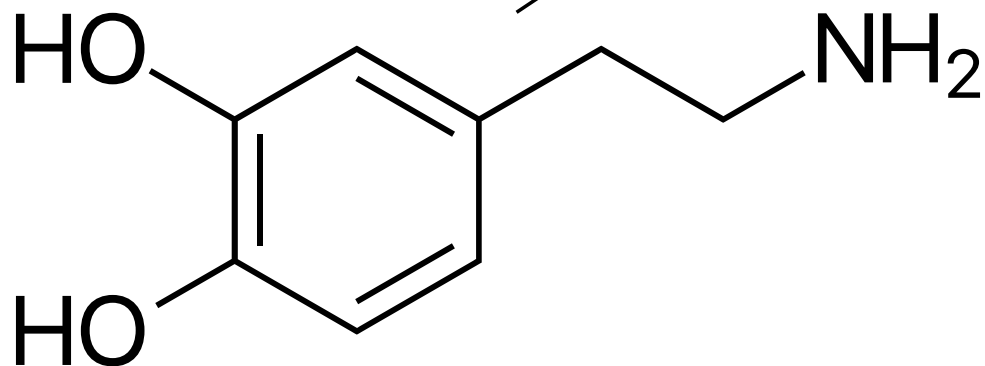

About the course logo

The logo is based on the molecular diagram for [dopamine](#) with a highly stylized cerebral hemisphere squished into the shape of the benzene ring.

[Back to topics page](#)

From:
<https://wiki.anthonycate.org/> - **Visual Cognitive Neuroscience**