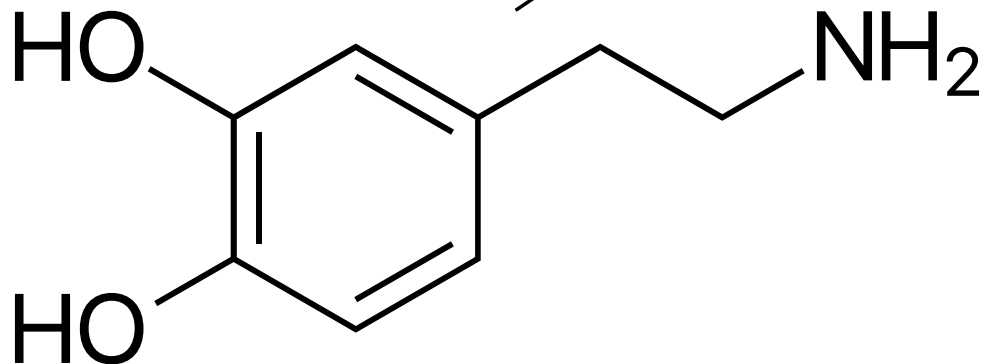

# About the course logo

The logo is based on the molecular diagram for [dopamine](#) with a highly stylized cerebral hemisphere squished into the shape of the benzene ring.

[Back to topics page](#)

From:  
<https://wiki.anthonycate.org/> - **Visual Cognitive Neuroscience**