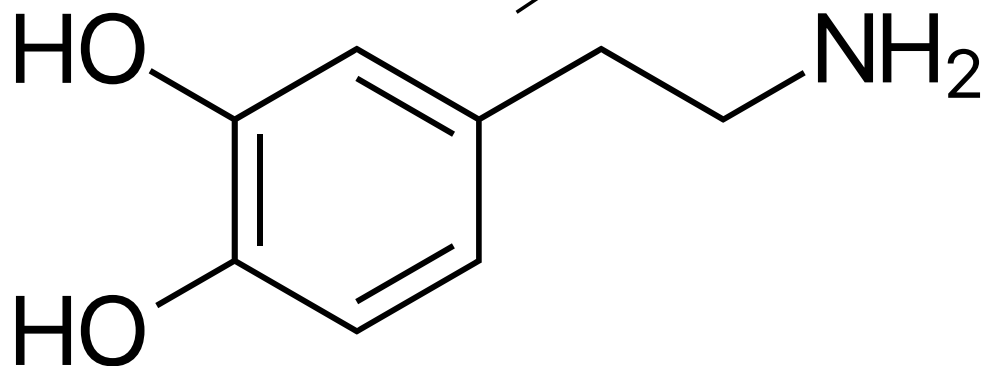

About the course logo

The logo is based on the molecular diagram for [dopamine](#) with a highly stylized cerebral hemisphere squished into the shape of the benzene ring.

[Back to topics page](#)

From:
<https://wiki.anthonycate.org/> - **Visual Cognitive Neuroscience**