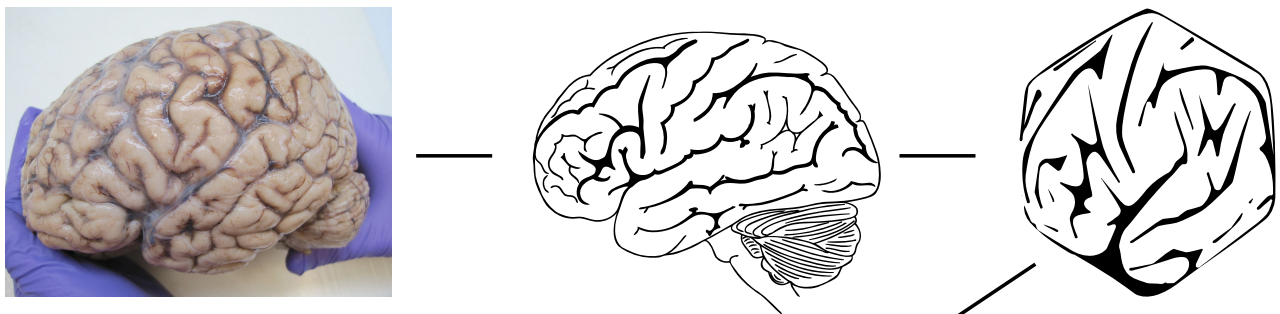

About the course logo

The logo is based on the molecular diagram for [dopamine](#) with a highly stylized cerebral hemisphere squished into the shape of the benzene ring.

[Back to topics page](#)

From:
<https://wiki.anthonycate.org/> - **Visual Cognitive Neuroscience**